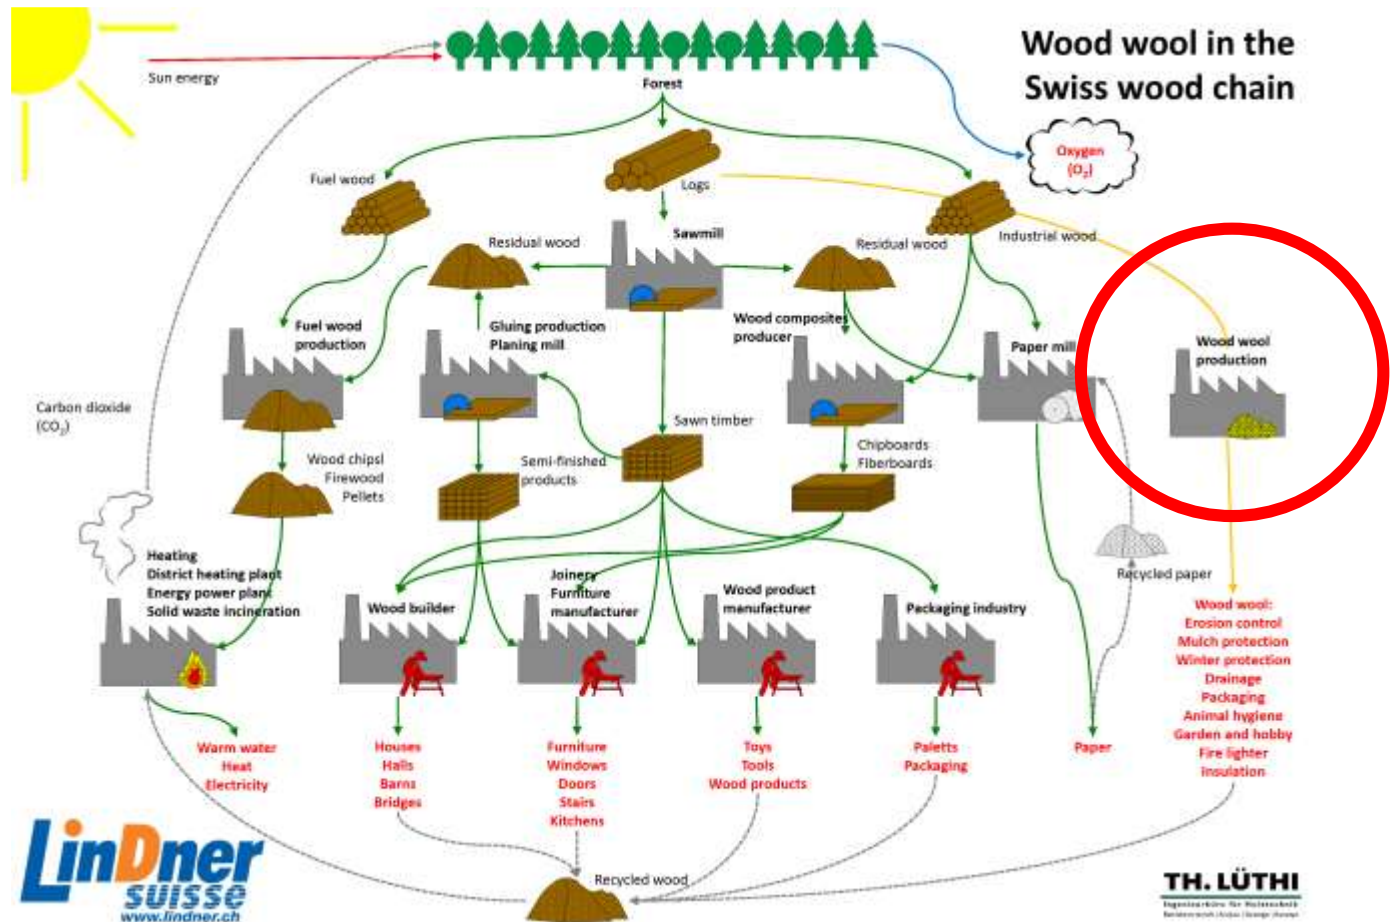

Tradition with a great future

Udder hygiene with agroclean[®] wood wool

All about agroclean[®] and Lindner

- Lindner wood wool production
- Wood wool - production and characteristics
- Udder hygiene – studies and conclusion
- Questions

Lindner Suisse wood wool production

- 1920 Foundation of the Lindner wood wool factory
- 1953 Start of production of agroclean[®] udder wool
- 2012 Start of production Howolis wood wool fleece
- 2014 Start of production Howolis Q-fascine

Wood wool in the wood chain

Wood wool – a natural product

Swiss wood wool - standard

Lindner wood wool is guaranteed:

- Produced 100% unadulterated, virtually dust-free, and without splinters
- in a world-wide unique production process and in accordance with Swiss wood wool standard

Udder hygiene

- agroclean® has been used for udder hygiene since 1953
- agroclean® is exported to 19 countries
- agroclean® is used by almost 30% of Swiss dairy farms

Made in Switzerland!

Scientific studies