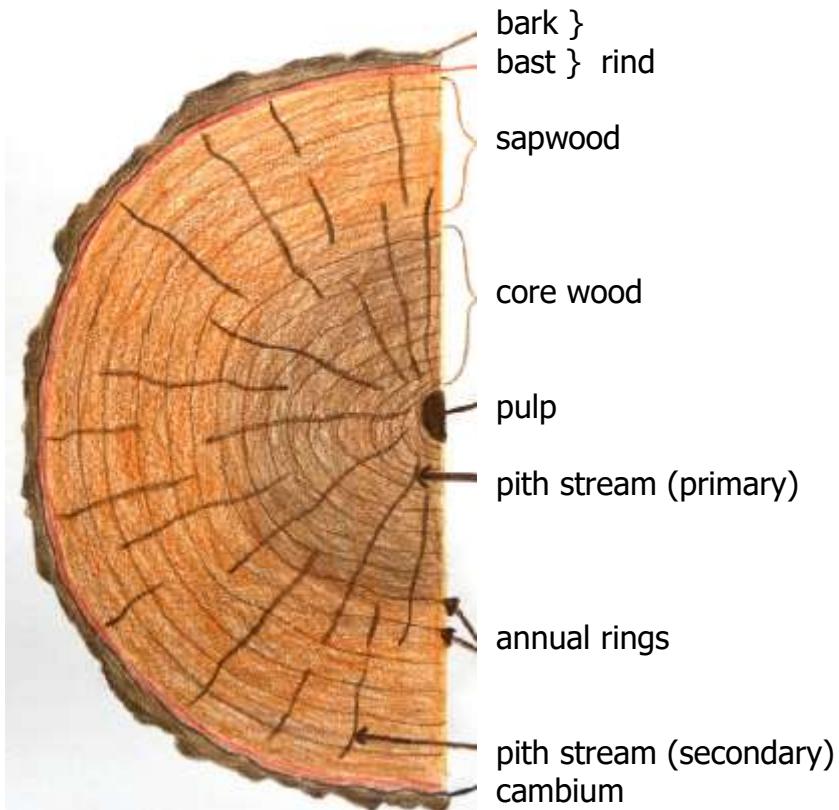

Lindner wood wool on prescription